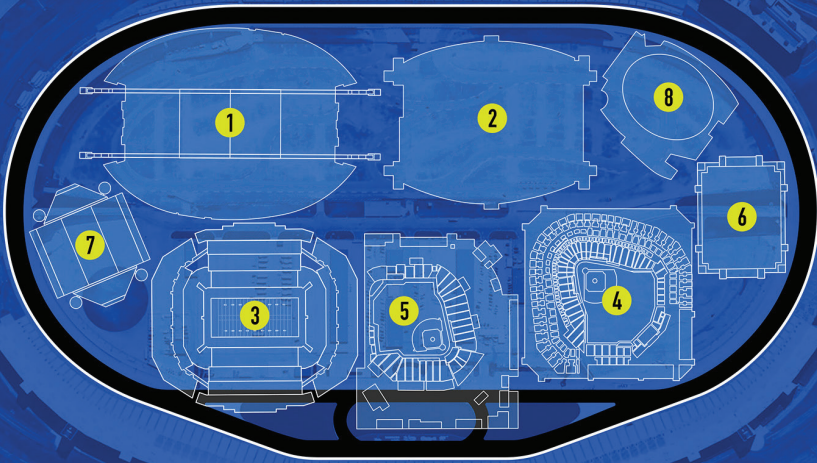

# LIVING LARGE

Texas Motor Speedway, with permanent seating of 128,655 and an estimated overall capacity of 181,655, is one of the world's largest sports facilities located in Fort Worth, Texas. So how expansive is the enormous infield that is encircled by the high-banked, 1.5-mile oval that plays host to NASCAR and INDYCAR racing annually?

## NATIONAL FOOTBALL LEAGUE

- 1 AT&T STADIUM - DALLAS COWBOYS | 15.17 ACRES - Capacity: 80,000
- 2 NRG STADIUM - HOUSTON TEXANS | 13.69 ACRES - Capacity: 71,500

## MAJOR LEAGUE BASEBALL

- 4 GLOBE LIFE PARK - TEXAS RANGERS | 13.46 ACRES - Capacity: 48,114
- 5 MINUTE MAID PARK - HOUSTON ASTROS | 10.17 ACRES - Capacity: 40,963

## NATIONAL BASKETBALL ASSOCIATION / NATIONAL HOCKEY LEAGUE

- 6 AMERICAN AIRLINES CENTER - DALLAS MAVERICKS / STARS | 4.03 ACRES - Capacity: 20,000
- 7 AT&T CENTER - SAN ANTONIO SPURS | 4.16 ACRES - Capacity: 18,581
- 8 TOYOTA CENTER - HOUSTON ROCKETS | 5.21 ACRES - Capacity: 18,300